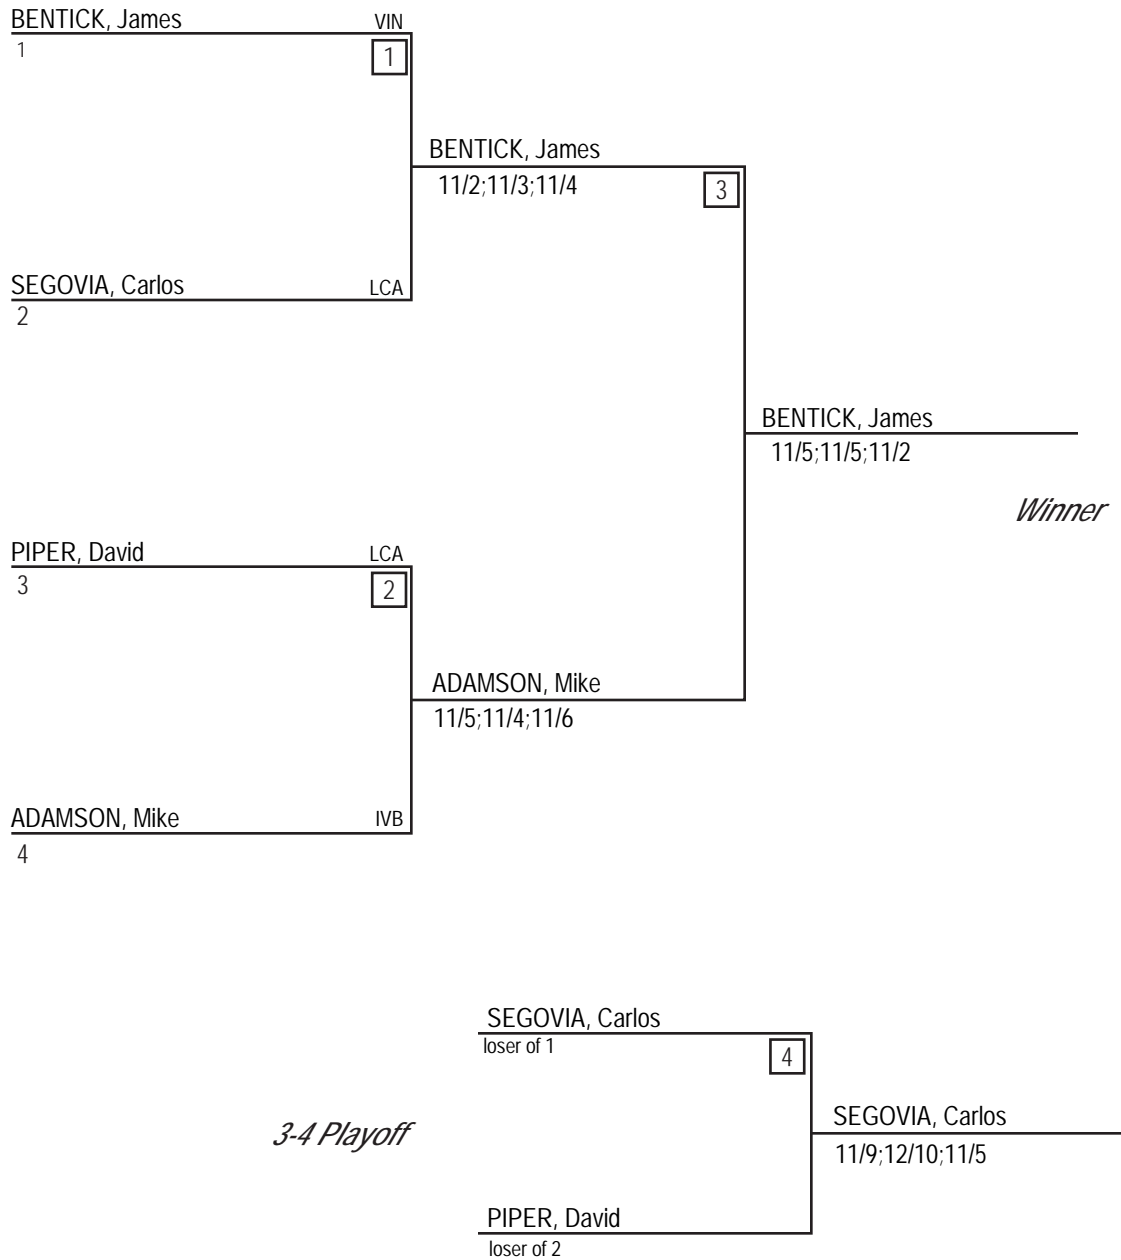

NLA Senior OECS Championships 2014

Men's 40+ MAIN