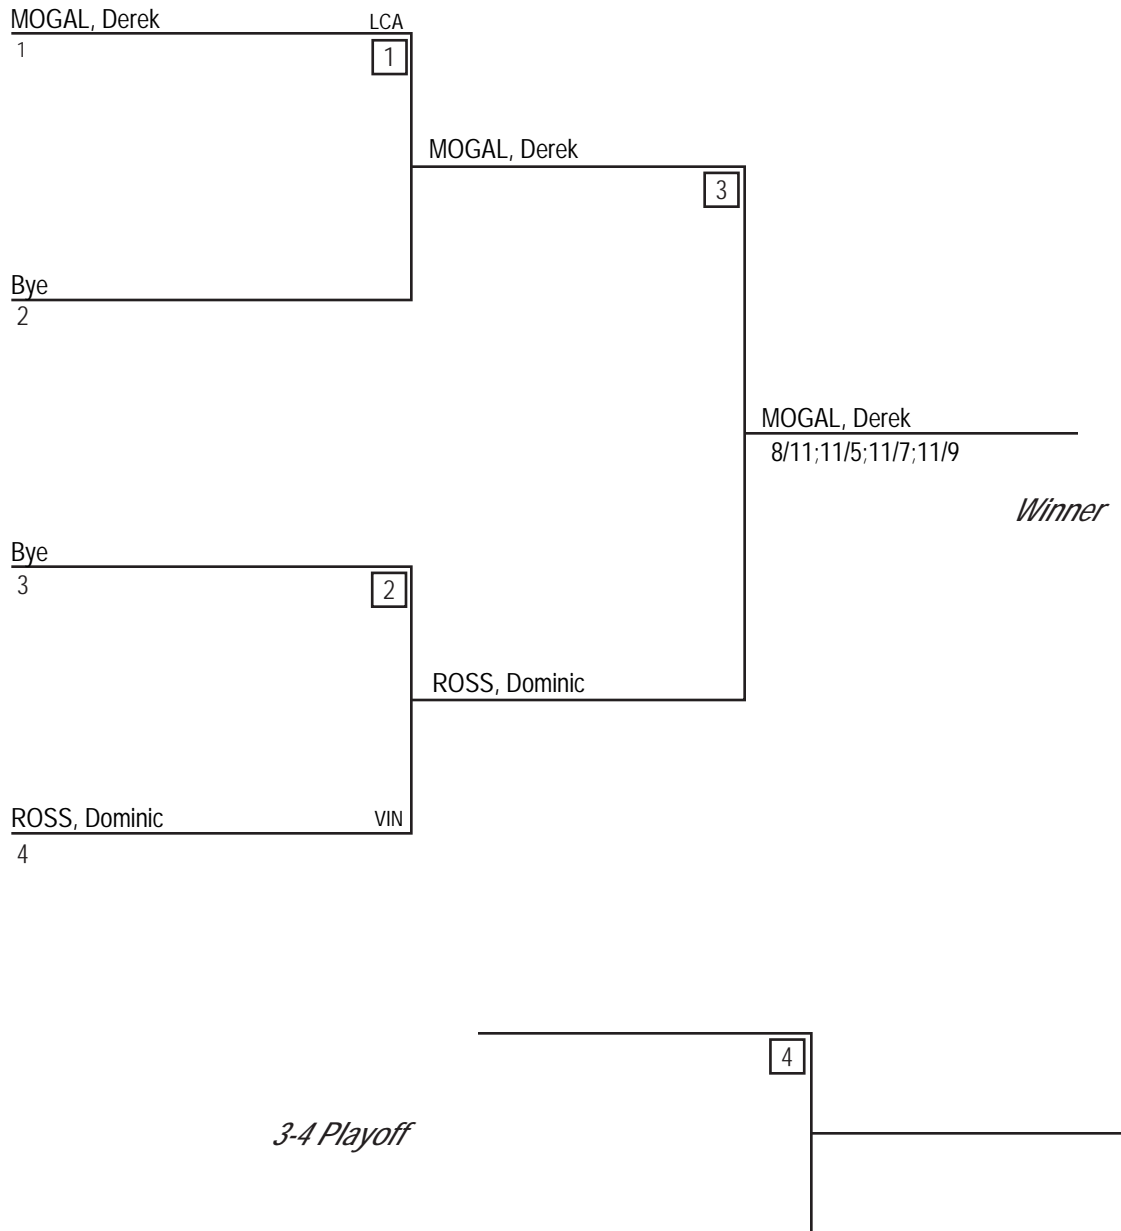

NLA Senior OECS Championships 2014

Men's 40+ PLATE