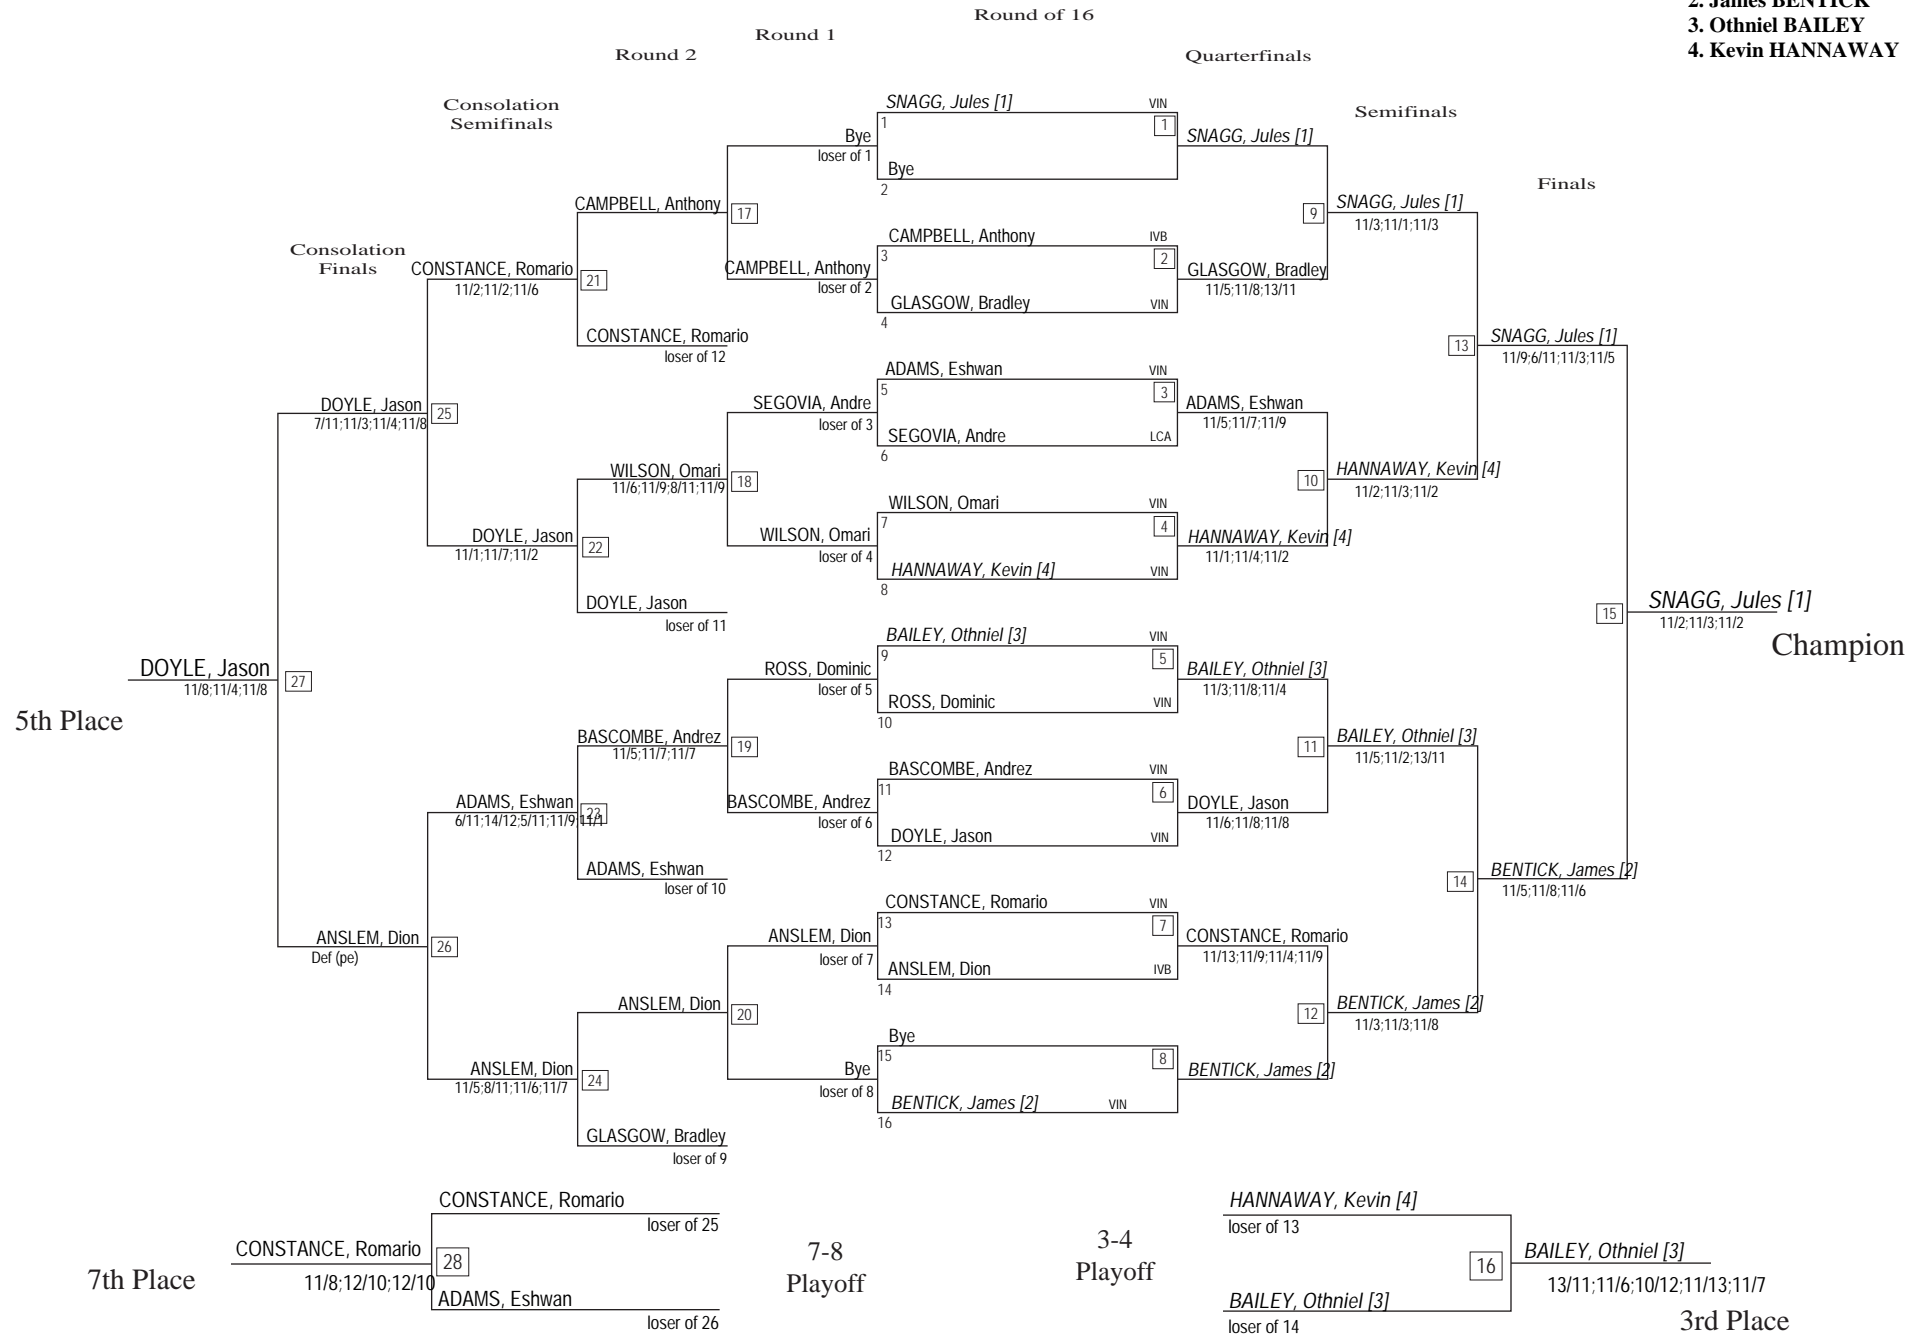

## Men's Open

- SEEDS**
1. Jules SNAGG
  2. James BENTICK
  3. Othniel BAILEY
  4. Kevin HANNAWAY